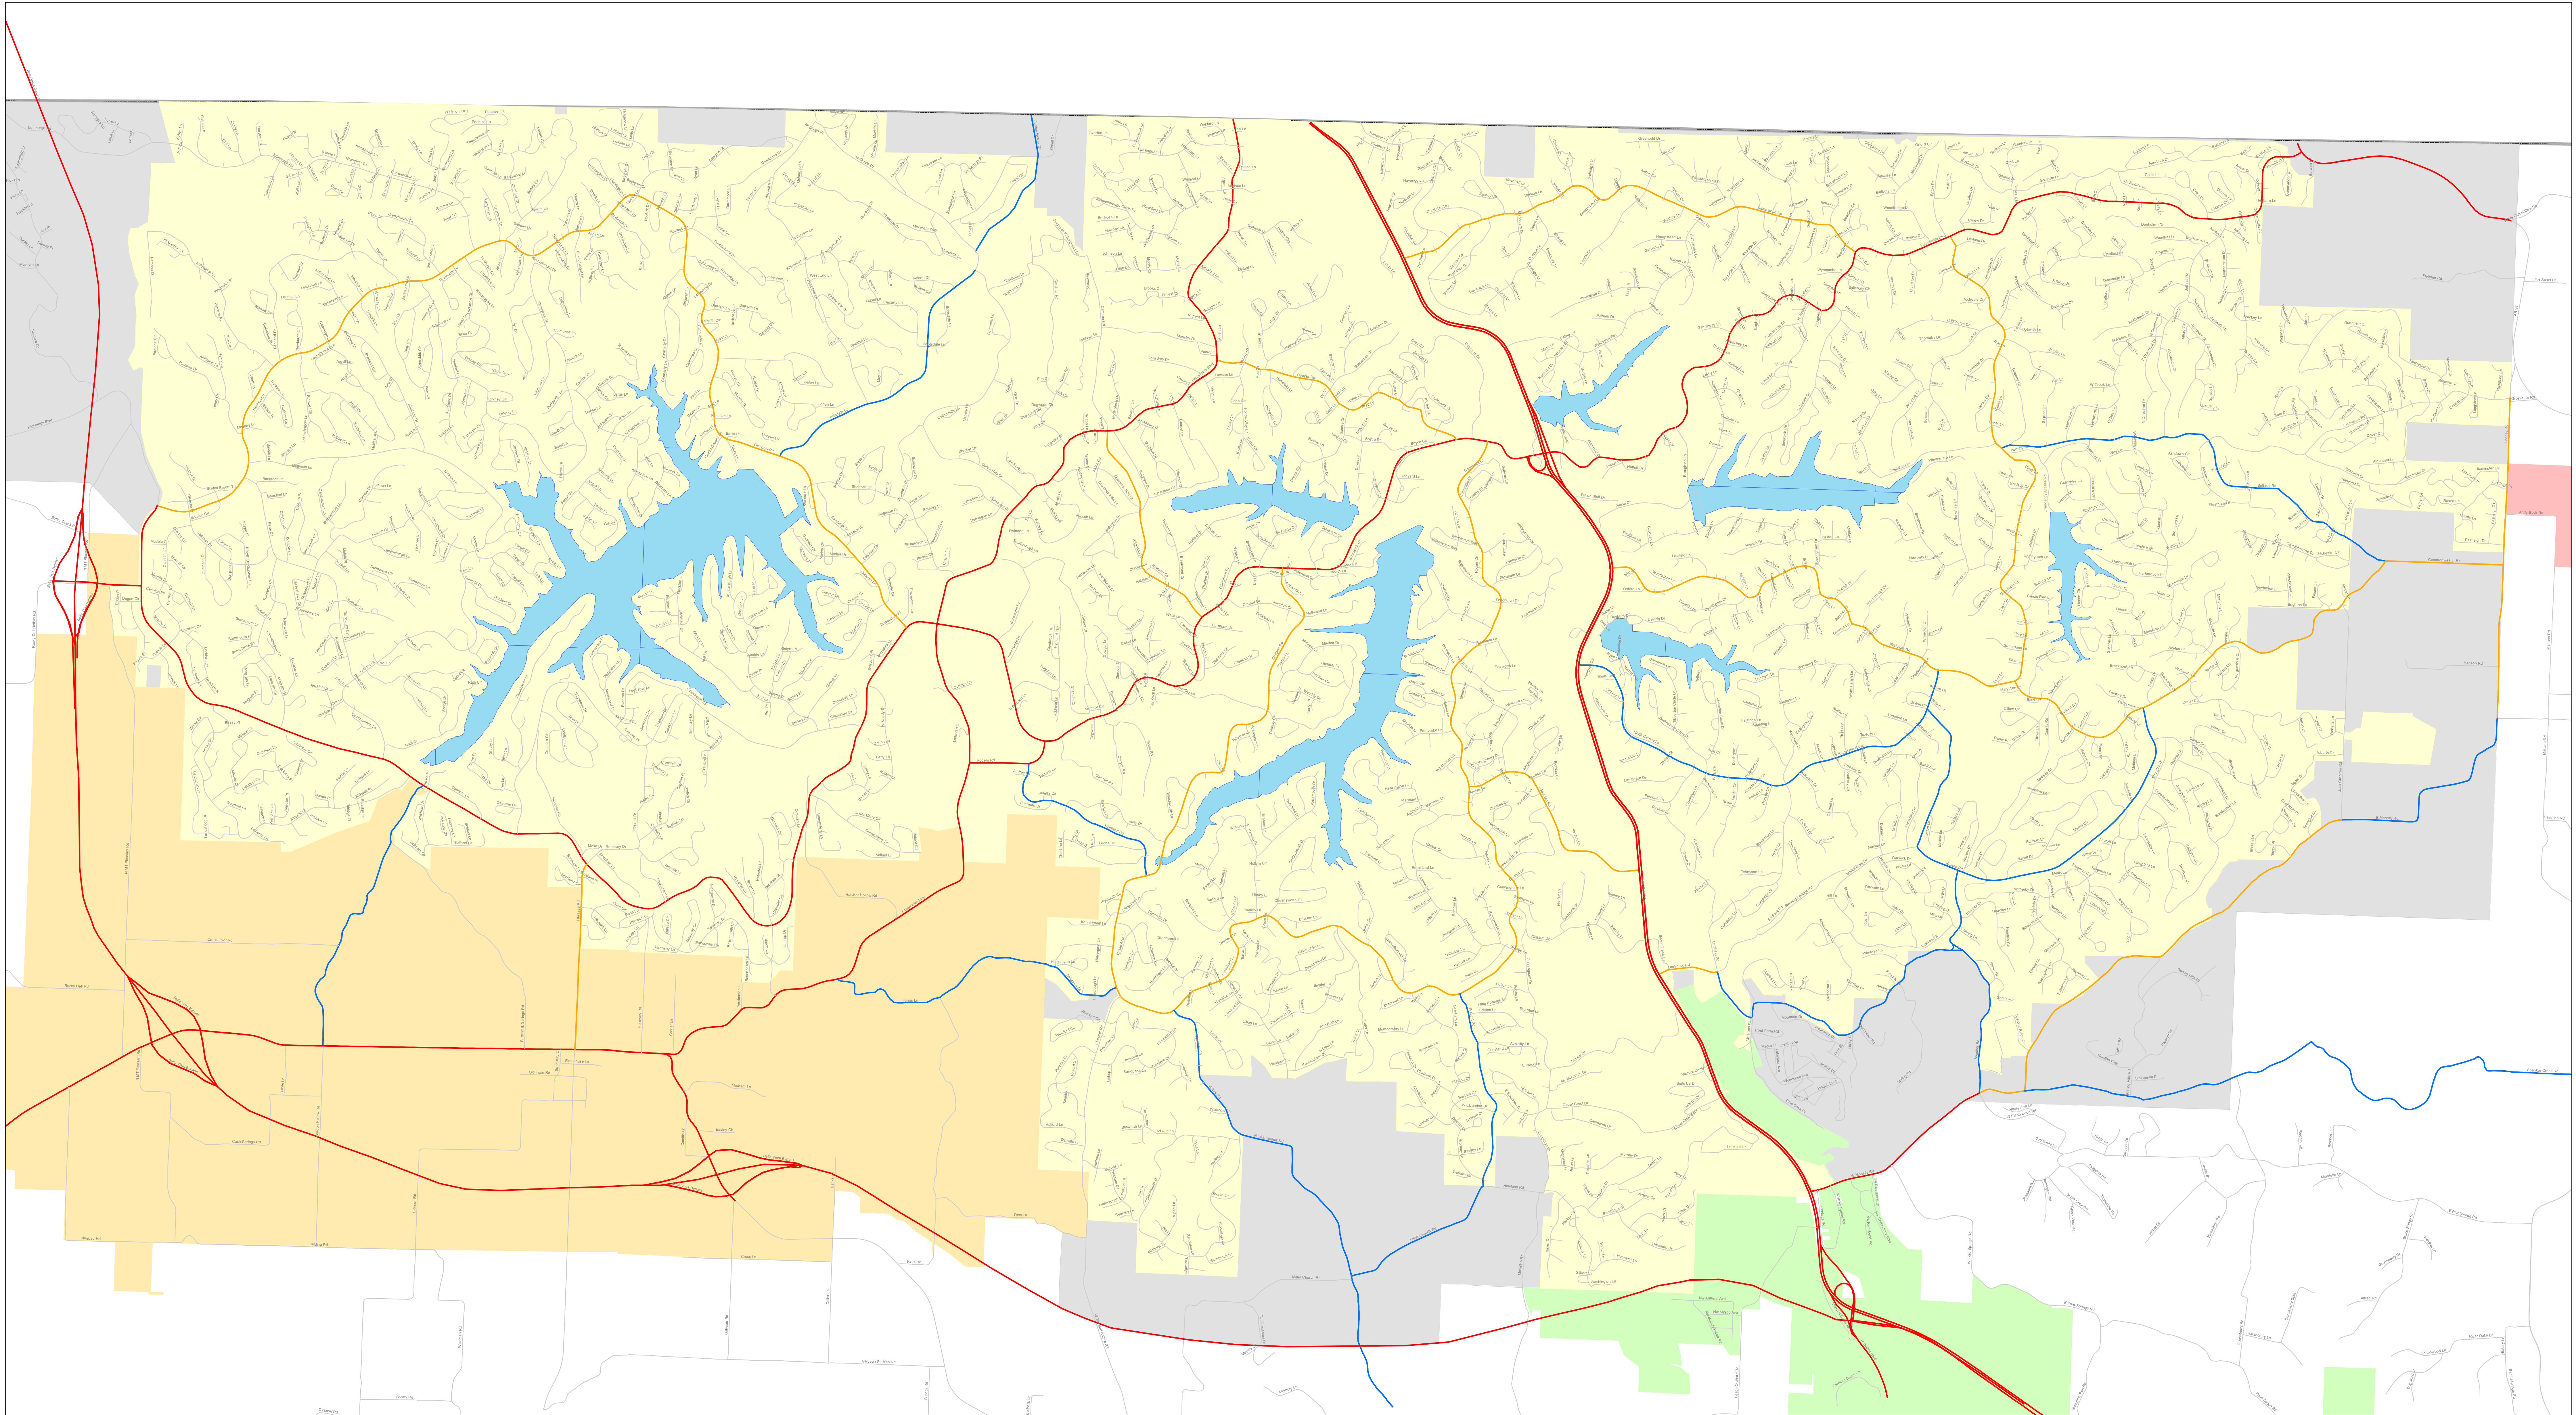

City of Bella Vista Master Street Plan

Legend

Roads

Road Type

- Major Arterial
- Minor Arterial
- Collector
- Sub - Collector
- Residential
- Lakes

City Limits

- BELLA VISTA
- BENTONVILLE
- GRAVETTE
- PEA RIDGE
- Bella Vista Planning Area
- Stateline